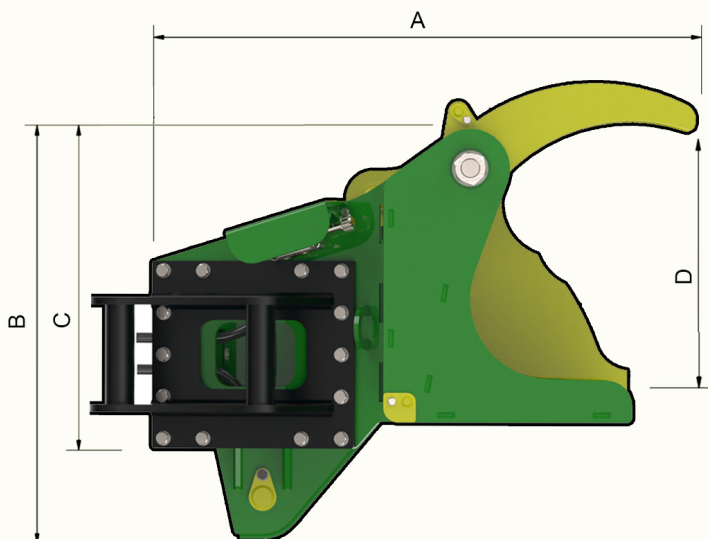

TREEMASTER
S RANGE

TREEMASTER
A Cut Above

MANUFACTURING CAPABILITY COMES ATTACHED

Exac-One has been dedicated to the world of excavator attachments since 2002 and today is one of the UK's leading suppliers, offering an extensive product range. It leads the way in design innovation to produce attachments which improve productivity, efficiency and safety.

		S210	S310
Excavator weight	Tonnes	3-9	6-18
Shear weight	kg	228	360
Accumulator / Timber Support	kg	55	90
Minimum grip diameter	mm	50	50
Maximum cut diameter	mm	210	315
Oil flow	L/min	35-90	50-120
Oil Pressure	Bar	180-250	180-250
Accumulator grab/ timber support		Optional	Optional
Diverter valve kit		Optional	Optional

	S210	S310
A	1095	1363
B	828	1081
C	638	790
D	493	679
E	498	650
F	249	295
G	360	430
H	962	1120

TREEMASTER

AT A GLANCE

- 'Clean Cut' blade design.
- Strenx 700 body.
- Removable Abramax 520CR blade.
- Accumulator grab option.
- 180 degree tilt option.
- Timber support.
- Simple and strong.
- Designed and manufactured in England.

	S210	S310
Shear	£5800	£6900
Accumulator Grab	£1856	£2610
Diverter Valve Kit	£630	£853
180 Degree Tilt	£5626	£6554

Please note:

Diverter valve kit enables two functions to be operated from one double acting hydraulic circuit.