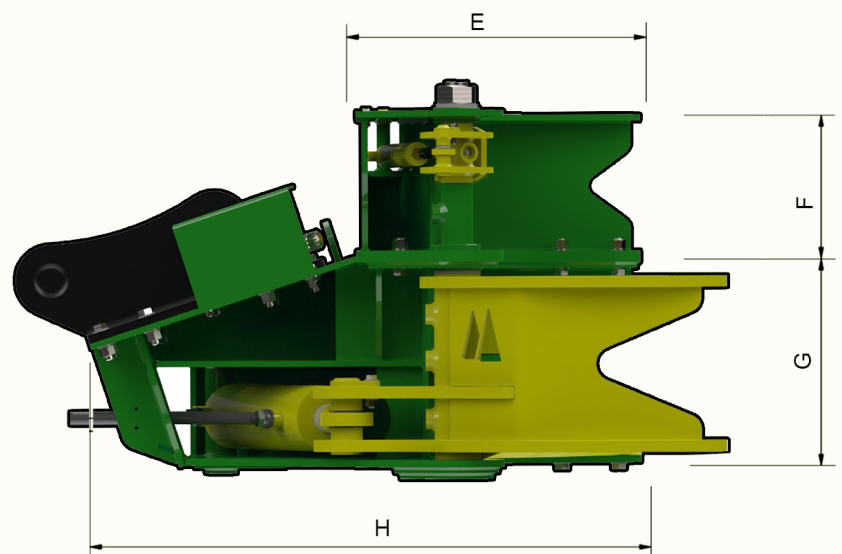

TREEMASTER
S RANGE

TREEMASTER
A Cut Above

MANUFACTURING CAPABILITY COMES ATTACHED

Exac-One has been dedicated to the world of excavator attachments since 2002 and today is one of the UK's leading suppliers, offering an extensive product range. It leads the way in design innovation to produce attachments which improve productivity, efficiency and safety.

		S210	S310
Excavator weight	Tonnes	3-9	6-18
Shear weight	kg	228	360
Accumulator / Timber Support	kg	55	90
Minimum grip diameter	mm	50	50
Maximum cut diameter	mm	210	315
Oil flow	L/min	35-90	50-120
Oil Pressure	Bar	180-250	180-250
Accumulator grab/ timber support		Optional	Optional
Diverter valve kit		Optional	Optional

	S210	S310
A	1095	1363
B	828	1081
C	638	790
D	493	679
E	498	650
F	249	295
G	360	430
H	962	1120

TREEMASTER

AT A GLANCE

- 'Clean Cut' blade design.
- Strenx 700 body.
- Removable Abramax 520CR blade.
- Accumulator grab option.
- 180 degree tilt option.
- Timber support.
- Simple and strong.
- Designed and manufactured in England.

	S210	S310
Shear	£5800	£6900
Accumulator Grab	£1856	£2610
Diverter Valve Kit	£630	£853
180 Degree Tilt	£5626	£6554

Please note:

Diverter valve kit enables two functions to be operated from one double acting hydraulic circuit.